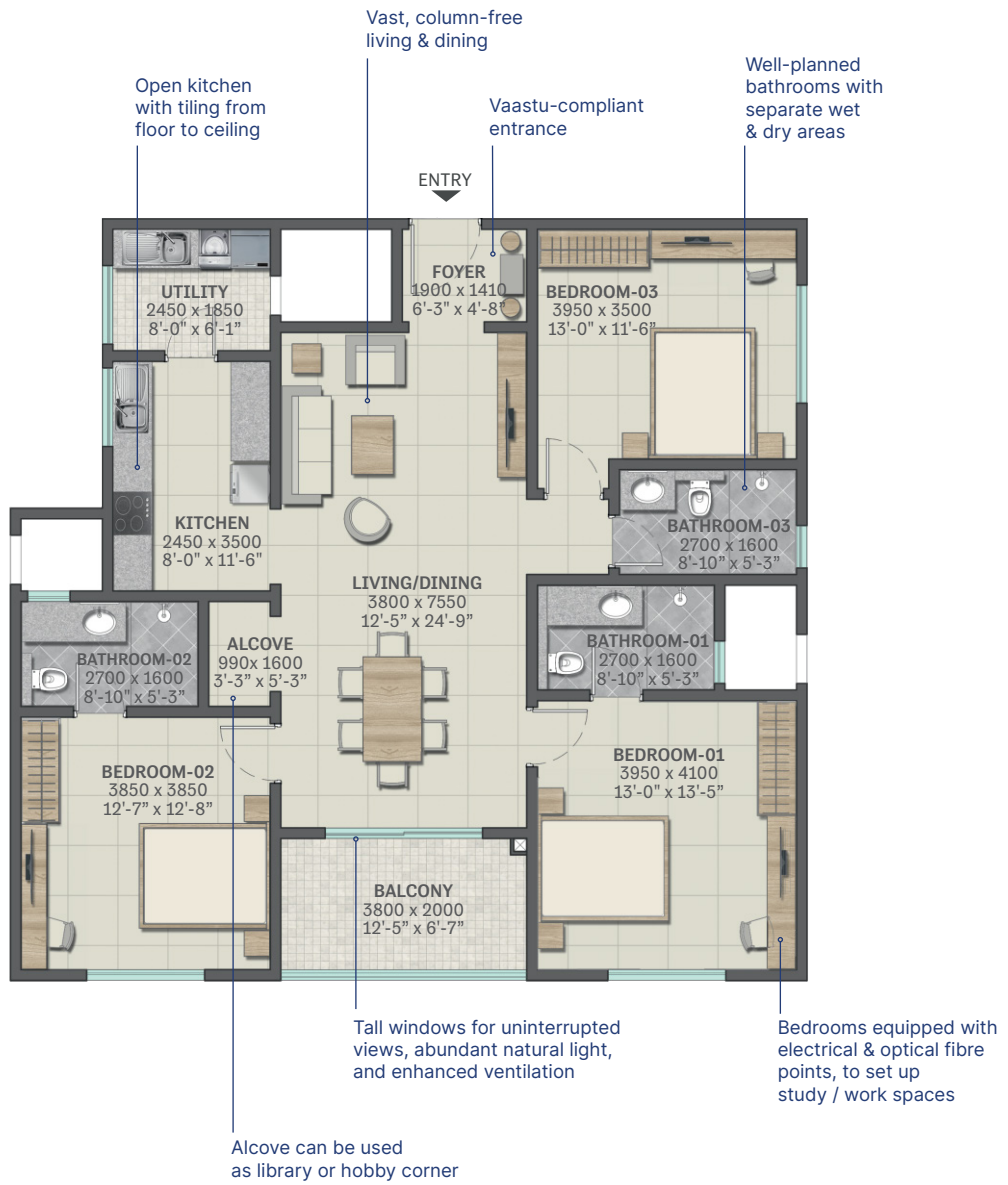

FLOOR PLAN

# TYPE A

4 BHK

4 BEDROOMS, 4 BATHROOMS, 2 BALCONIES

SBA - 2481 SFT

CARPET AREA - 1617 SFT

All dimensions in mm

Key Plan

SBA & Carpet Area rounded up to nearest whole number

# TYPE F

3 BHK  
 3 BEDROOMS, 3 BATHROOMS, 2 BALCONIES  
 SBA - 1915 SFT  
 CARPET AREA - 1240 SFT

All dimensions in mm

Key Plan

SBA & Carpet Area rounded up to nearest whole number

# TYPE N

3 BHK

3 BEDROOMS, 3 BATHROOMS, 1 BALCONY

SBA - 1705 SFT

CARPET AREA - 1190 SFT

All dimensions in mm

Key Plan

SBA & Carpet Area rounded up to nearest whole number