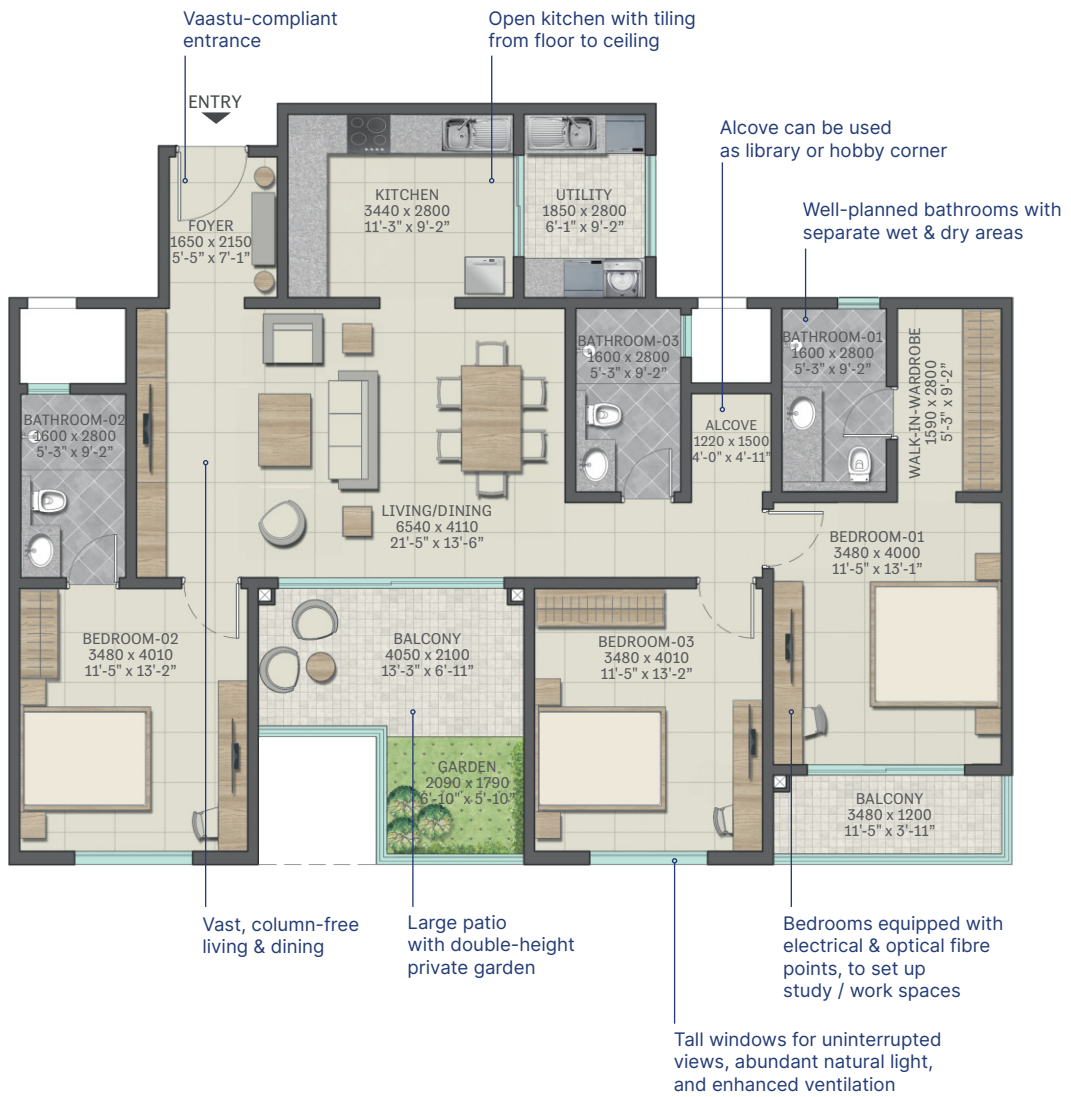

FLOOR PLAN

# TYPE A

4 BHK

4 BEDROOMS, 4 BATHROOMS, 2 BALCONIES

SBA - 2481 SFT

CARPET AREA - 1617 SFT

All dimensions in mm

Key Plan

SBA & Carpet Area rounded up to nearest whole number

# TYPE F

3 BHK  
 3 BEDROOMS, 3 BATHROOMS, 2 BALCONIES  
 SBA - 1915 SFT  
 CARPET AREA - 1240 SFT

All dimensions in mm

Key Plan

SBA & Carpet Area rounded up to nearest whole number

# TYPE N

3 BHK

3 BEDROOMS, 3 BATHROOMS, 1 BALCONY

SBA - 1705 SFT

CARPET AREA - 1190 SFT

All dimensions in mm

Key Plan

SBA & Carpet Area rounded up to nearest whole number