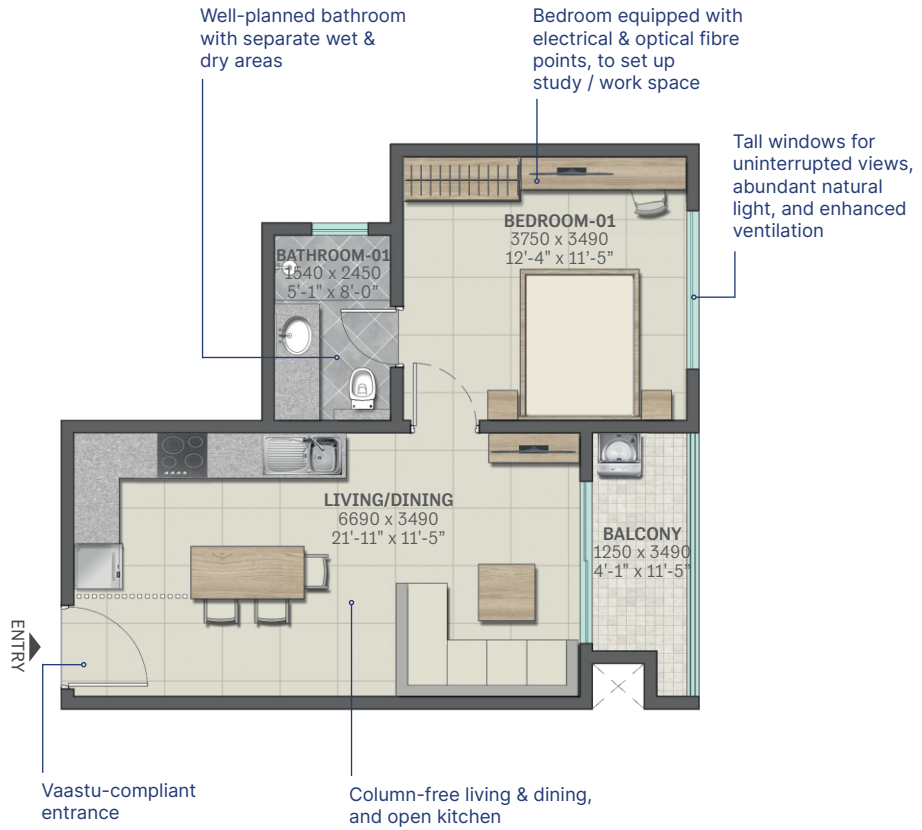

FLOOR PLAN

# TYPE N

3 BHK

3 BEDROOMS, 3 BATHROOMS, 1 BALCONY

SBA - 1705 SFT

CARPET AREA - 1190 SFT

All dimensions in mm

Key Plan

SBA & Carpet Area rounded up to nearest whole number

# TYPE P

3 BHK

3 BEDROOMS, 2 BATHROOMS, 1 BALCONY

SBA - 1611 SFT

CARPET AREA - 1131 SFT

All dimensions in mm

Key Plan

SBA & Carpet Area rounded up to nearest whole number

# TYPE R

1 BHK

1 BEDROOM, 1 BATHROOM, 1 BALCONY

SBA - 660 SFT

CARPET AREA - 435 SFT

All dimensions in mm

Key Plan

SBA & Carpet Area rounded up to nearest whole number