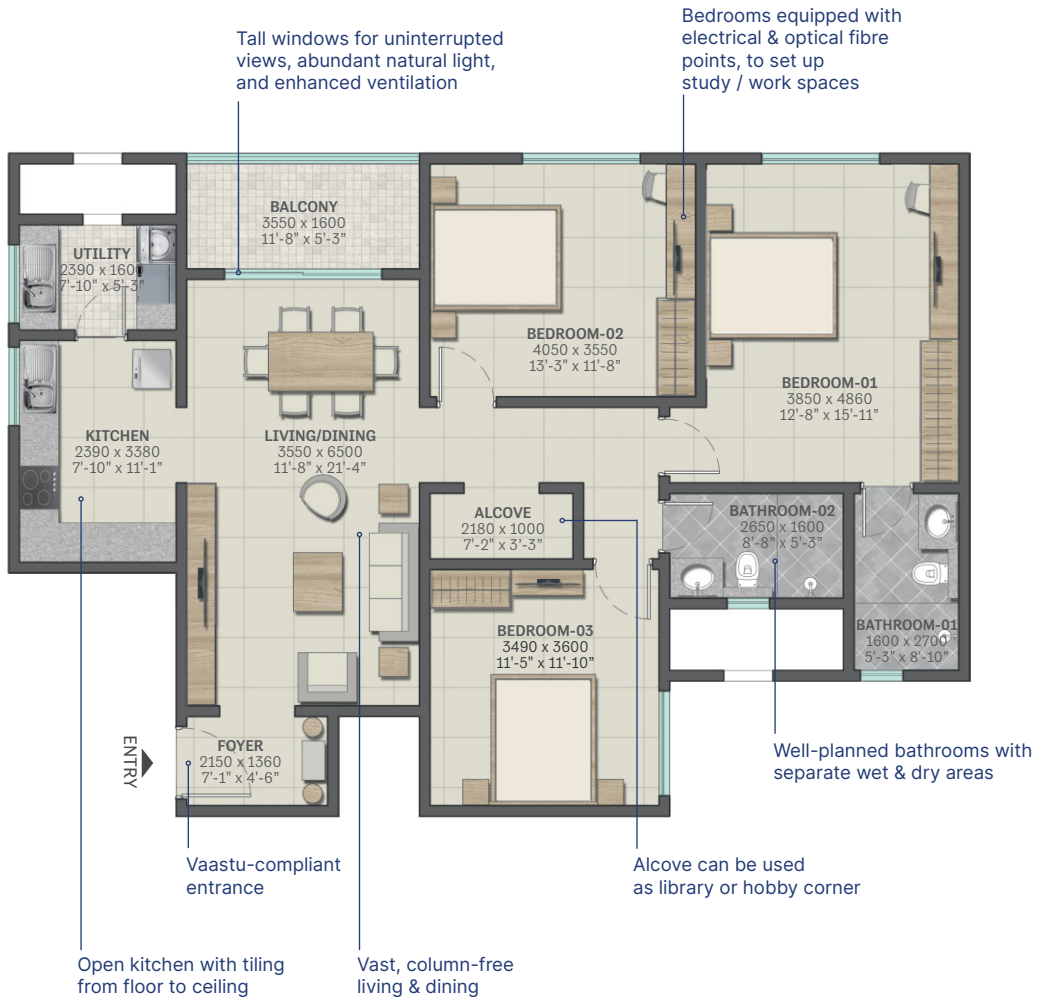

FLOOR PLAN

# TYPE F

3 BHK  
 3 BEDROOMS, 3 BATHROOMS, 2 BALCONIES  
 SBA - 1915 SFT  
 CARPET AREA - 1240 SFT

All dimensions in mm

Key Plan

SBA & Carpet Area rounded up to nearest whole number

# TYPE N

3 BHK

3 BEDROOMS, 3 BATHROOMS, 1 BALCONY

SBA - 1705 SFT

CARPET AREA - 1190 SFT

All dimensions in mm

Key Plan

SBA & Carpet Area rounded up to nearest whole number

# TYPE P

3 BHK

3 BEDROOMS, 2 BATHROOMS, 1 BALCONY

SBA - 1611 SFT

CARPET AREA - 1131 SFT

All dimensions in mm

Key Plan

SBA & Carpet Area rounded up to nearest whole number